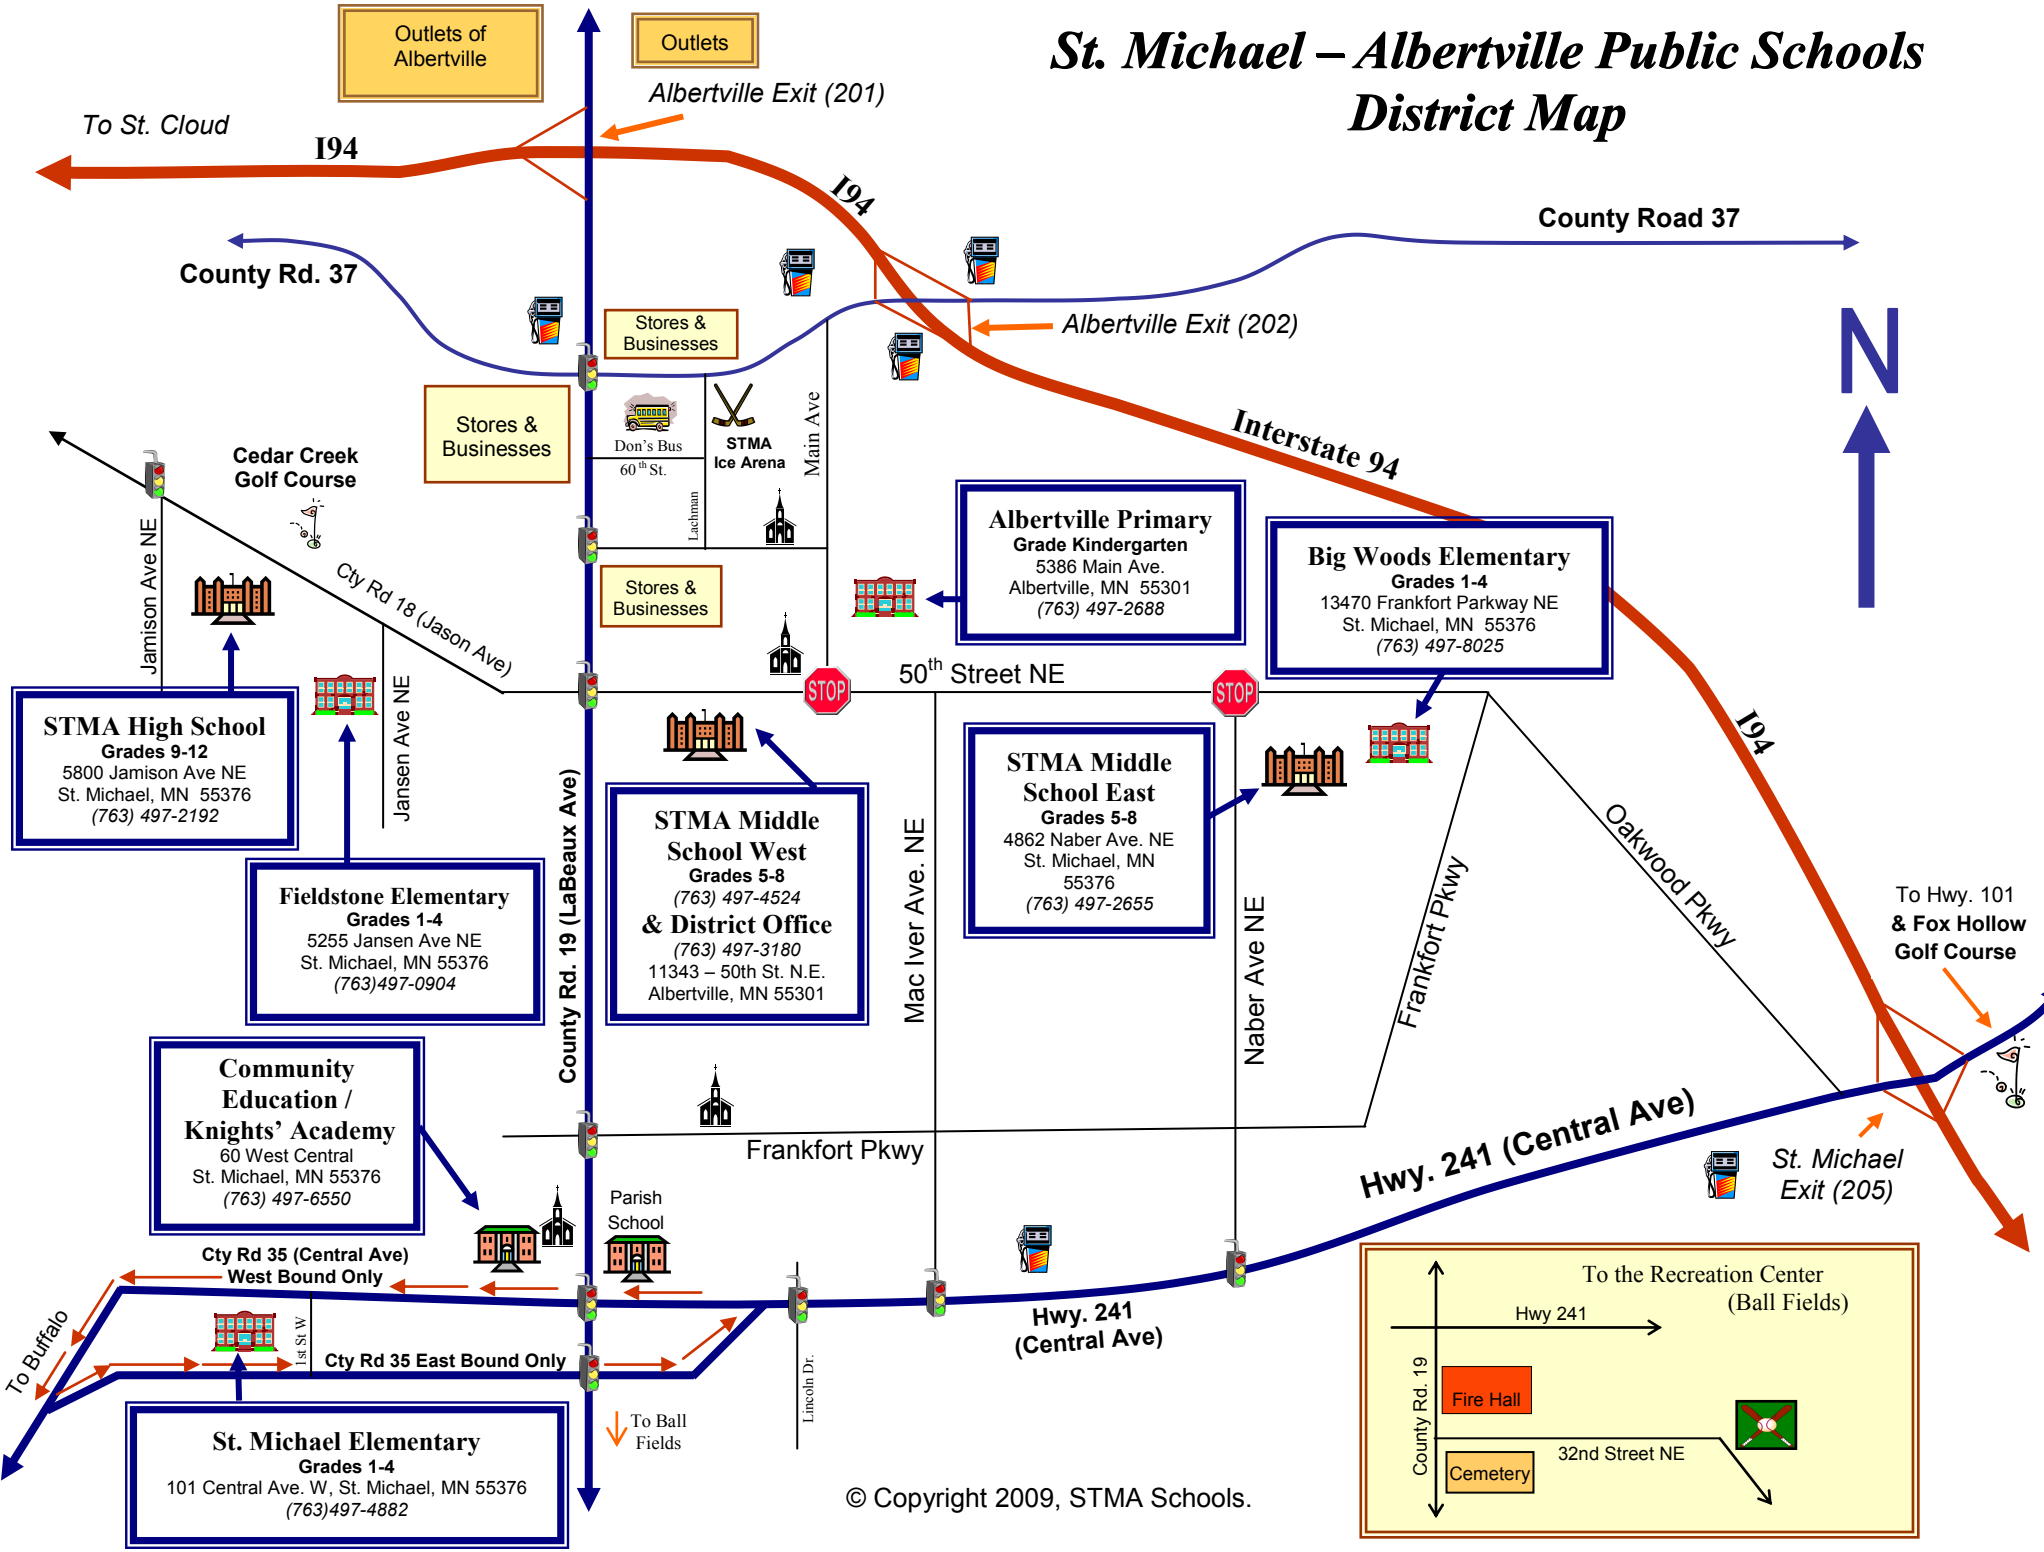

St. Michael – Albertville Public Schools District Map

To the Recreation Center (Ball Fields)

Hwy 241 →

County Rd. 19 ↓

Fire Hall

Cemetery

32nd Street NE ↘